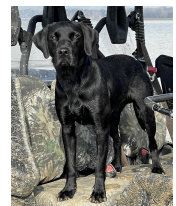

Old Oak's Saint of the South

Breed: Labrador Retriever
AKC # SS15702201

Color: Black Sex: Male
Owner: Jason Beasley

PARENTS	GRANDPARENTS	G GRANDPARENTS	G G GRANDPARENTS	
SIRE: Int FTCh Lesser Burdock Abbotstone	Eng FTCh Greenbriar Viper of Drakeshead	IR FTCh Lafayette Tolley	IR FTCh Kilderkin Renoir	
		FTW Greenbriar Solitaire	FTW Black Purdy of Keswick	
		Ragweed's Trace	Eng FTCh Craighorn Bracken	Eng FTCh Pocklea Remus
			Ragweed's Joplin	Fobbingacres Fern of Greenbriar
	DAM: Bella of Brittain	Eng FTCh Mediterian Blue	Eng FTCh Endacott Shelf	IKC FTCh Aughacasia Sam of Drakeshead
			FTW Drakeshead Evie	Eng FTCh Lochmuir Bonnie
		Arya Stark	Ulstare Opal of Littleowls	Hamford Wilfred
				Amazing Ragweed of Lubberland
			TTF Bracken's Shelby	Eng FTCh Glenbriar Solo
				FTW Endacott Spindle
		Rigangower Amy of Drakeshead		
		Eng FTCh Swinbrook Twig		
		Roxy of Ulstare		
		Eng FTCh Craighorn Bracken		
		Eng FTCh Stormwatch Farr		